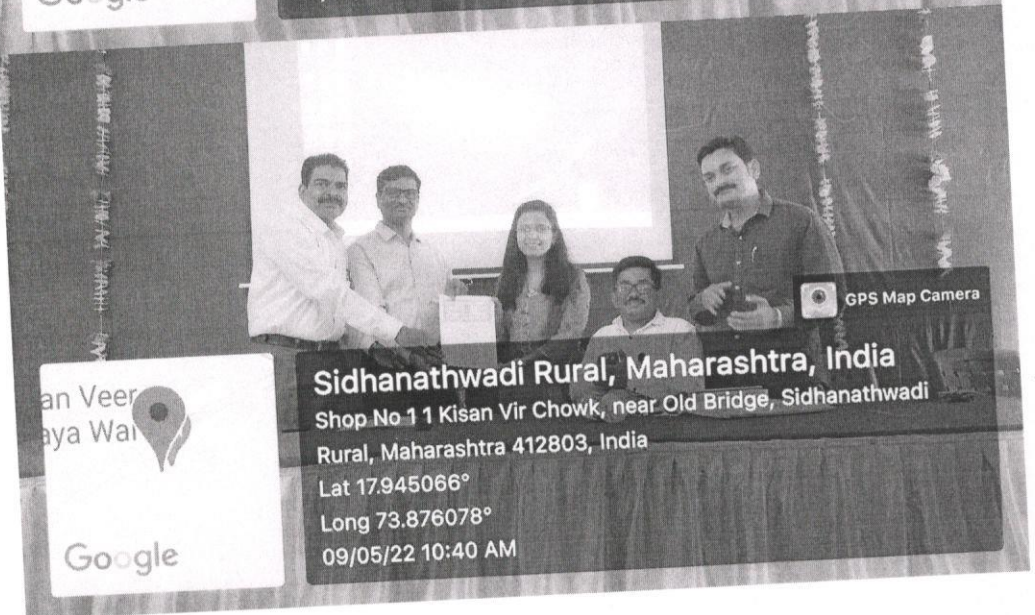

an Veer
aya Wai

Google

Sidhanathwadi Rural, Maharashtra, India
Shop No 11 Kisan Vir Chowk, near Old Bridge, Sidhanathwadi
Rural, Maharashtra 412803, India
Lat 17.945066°
Long 73.876078°
09/05/22 10:40 AM