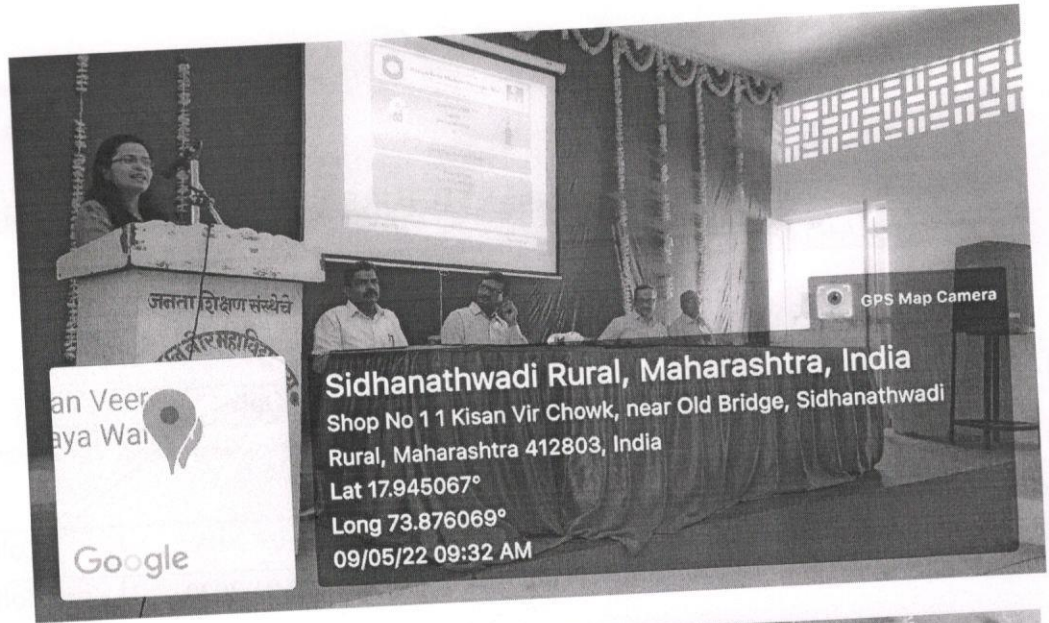

Janata Shikshan Sanstha's
Kisan Veer Mahavidyalaya, Wai
Department of B.C.A.

A State Level Workshop on Carrier Opportunity in IT Sector

Report

A workshop on “ **Carrier Opportunity in IT Sector**” was organized by the department of BCA on 11-06- 2021. The chief speaker at this time was .The Principal Dr.E.B.Bhalerao was the chairperson of the program. Dr.E.B.Bhalerao welcomed Mrs. Archana Nigade and Dr.S.P. Kambale welcomed Principal Dr.E.B.Bhalerao.

Mr. Bhaskar J.Raskar anchored the programme and also gave the formal introduction of the chief guest. Dr. S. P. Kamble gave an introductory speech explaining the significance of communicative skills and Techniques development and eventually Mr.Mithun Kambale offered the vote of thanks. A large gathering of students along with the teachers from various departments attended the program.

"Carrier Opportunities in IT Sector"

Friday, 11th June 2021 at 11.30 am

1. Introduction : Mr. S. P. Kamble
Librarian, Coordinator IQAC & BCA
2. Guest Introduction : Mr. Bhaskar Raskar
Faculty, BCA Department
3. Chief Guest Speech : Miss. Archana Nigade
Director orange itech & Empire techs company
4. Chairperson Speech : Dr. E. B. Bhalerao
I/C Principal, Kisan Veer Mahavidyalaya, Wai
5. Vote of Thanks : Mrs. R.S. Momin
HOD, BCA Department

One day state level workshop on carrier opportunity in IT Sector

an Veer
aya Wai

Google

Sidhanathwadi Rural, Maharashtra, India
Shop No 11 Kisan Vir Chowk, near Old Bridge, Sidhanathwadi
Rural, Maharashtra 412803, India
Lat 17.945067°
Long 73.876069°
09/05/22 09:32 AM