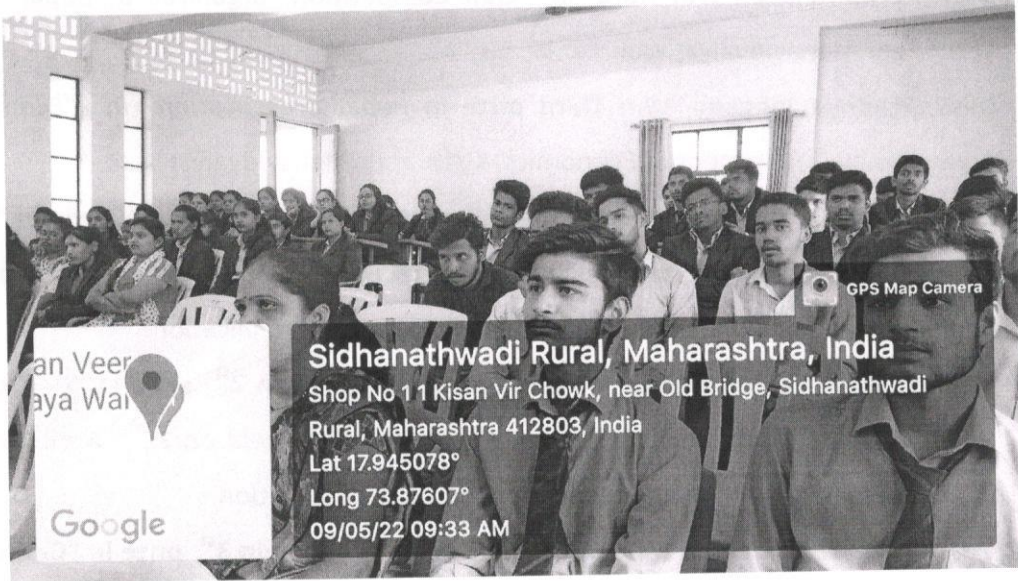

GPS Map Camera

an Veer
aya War

Google

Sidhanathwadi Rural, Maharashtra, India
Shop No 11 Kisan Vir Chowk, near Old Bridge, Sidhanathwadi
Rural, Maharashtra 412803, India
Lat 17.945078°
Long 73.87607°
09/05/22 09:33 AM

Student Attendance Sheet

Date:

Sr. No	Name	Sign
1	Shirke sayali Hanmant	Shirke
2	vinit vishnu shinde	viny.
3	Payal Ramesh Parate	Parate
4	Shelar Snehal Kishor	Shelar
5	kamane Aishwarya Sambhaji	Kamane
6	Mandhase Akshada Vijay	Mandhase
7	Dhage sayali vijay	Dhage
8	Mahangade shuddha Sanjay	Mahangade
9	Rawade shuddha Rajendra	Rawade
10	Dalvi Vaibhav Ashok	Dalvi
11	Vinayak Geetani Gaikewad	Vinayak
12	Shinde Komal Tatyaba	Shinde
13	sumit Gaikewad	Sumit
14	Suryal Vaibhav Suresh	Suryal
15	Kate Ketan Suresh Kant	KATE'S
16	Shende Aditya pandurang	Shende
17	Shinde Akshay Sanjay	Shinde
18	Ghate Amruta Hari	Ghate
19	Suresh Ramdas Ganesh	Suresh
20	Bhoir Advaya Rajaram	Bhoir
21	Rajpure Sidhesh Vishwas	Rajpure
22	Bodake Prathamesh Suresh	PSBodake
23	Gaikewad Shubham Satish	Gaikewad